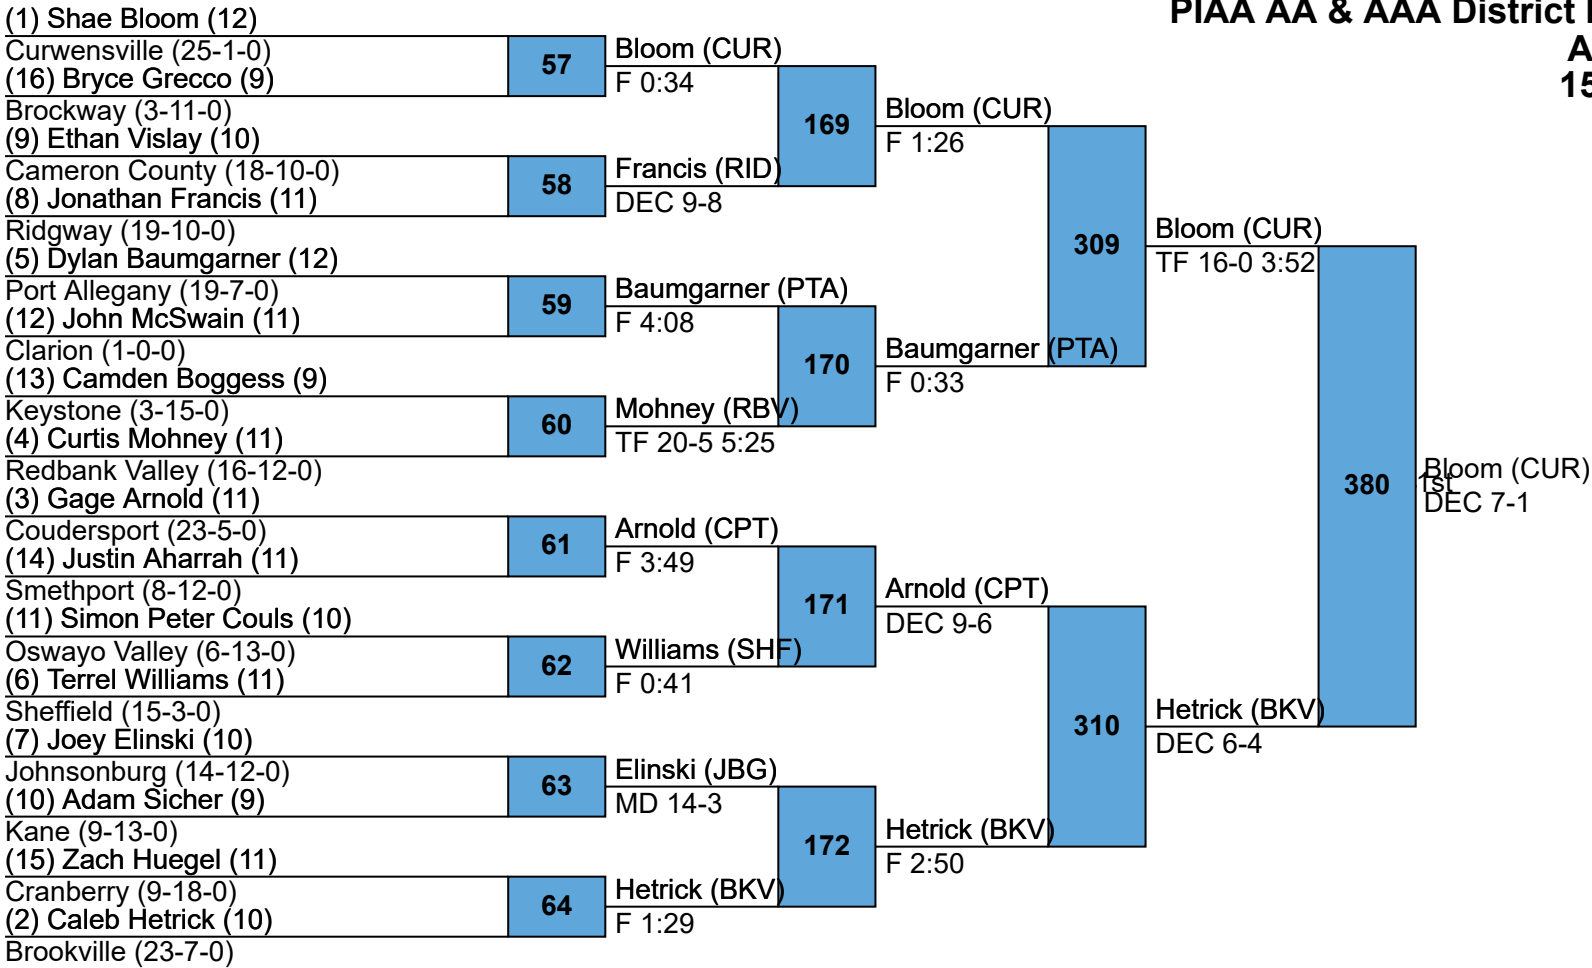

PIAA AA & AAA District IX

AA
152