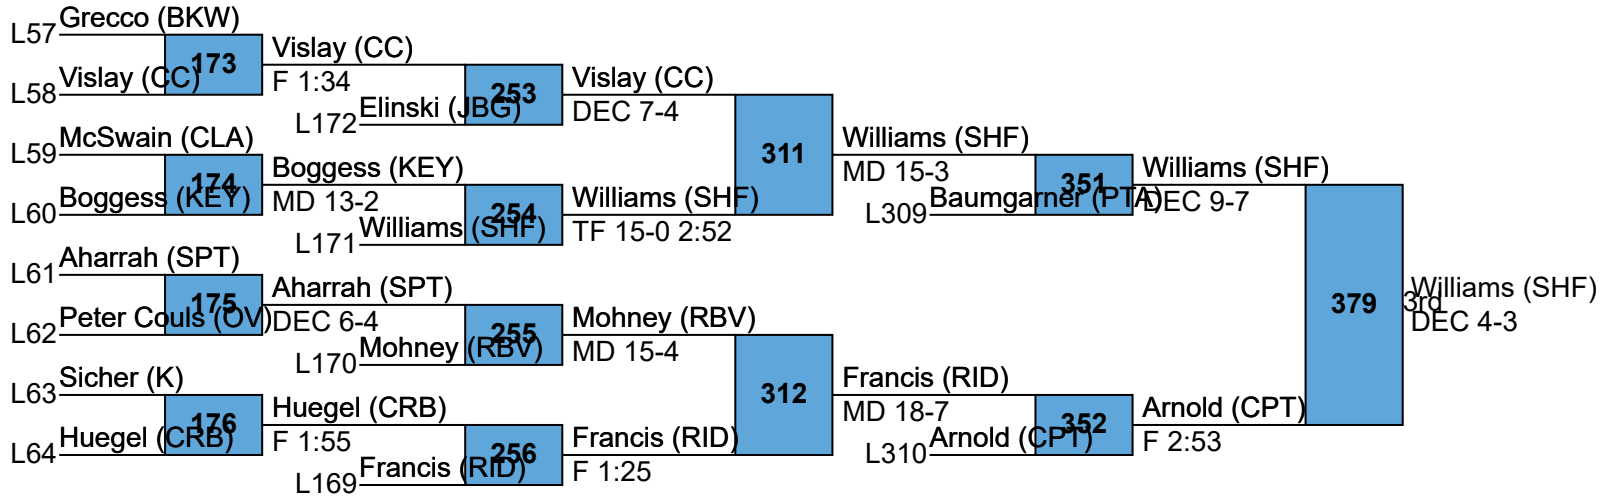

PIAA AA & AAA District IX

AA
152