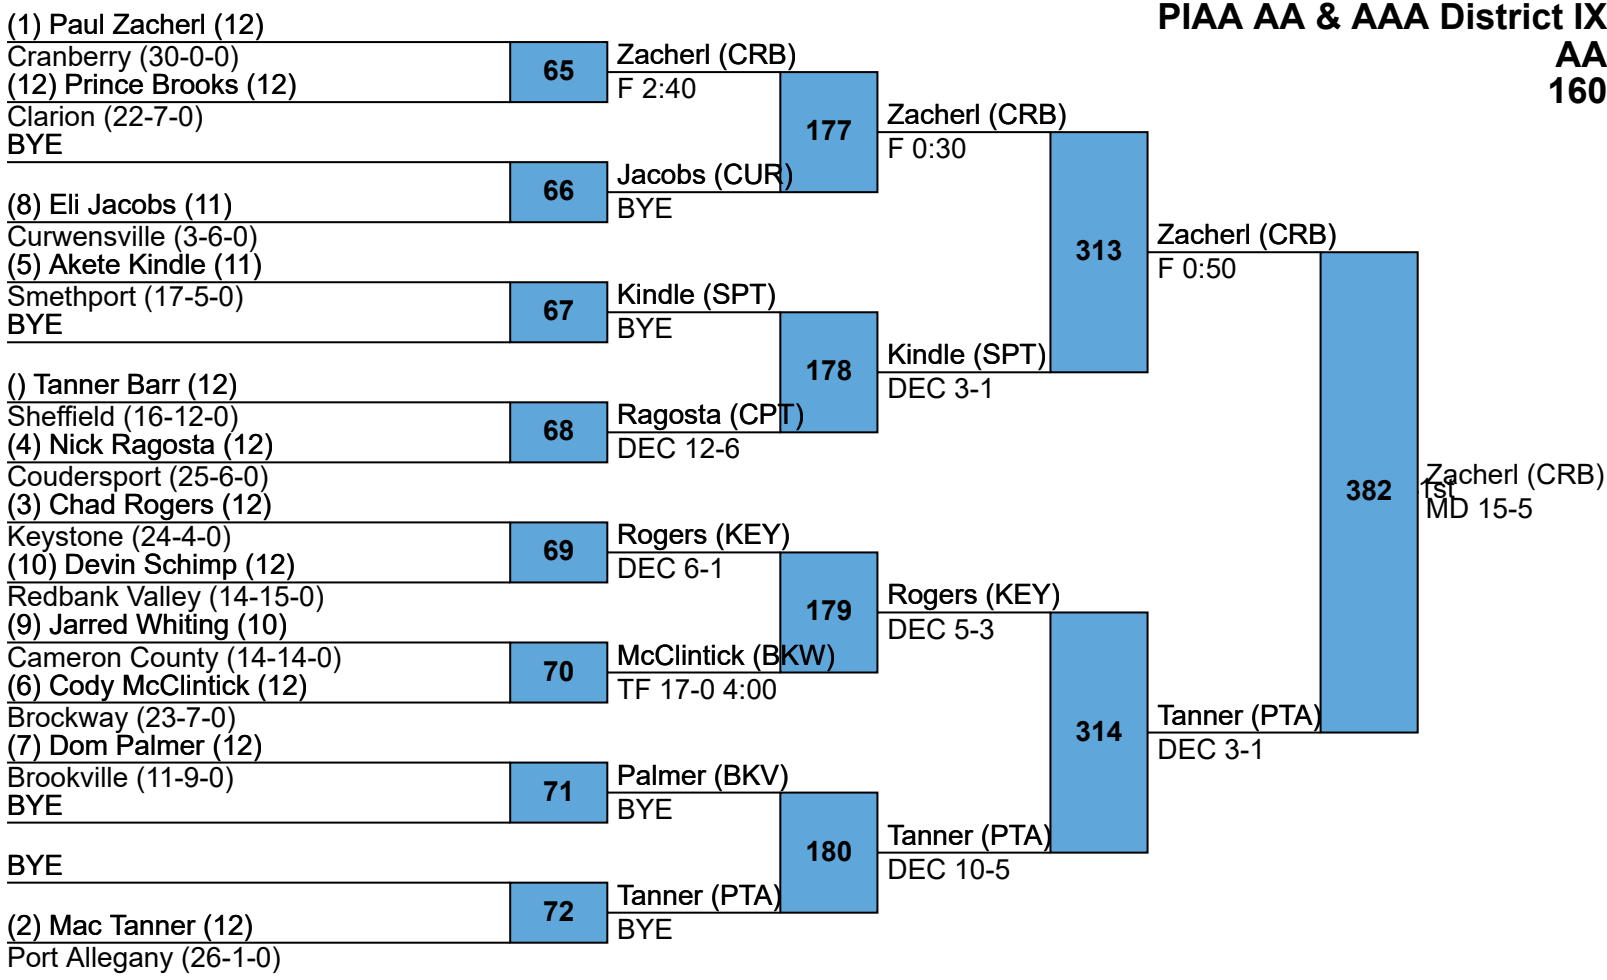

PIAA AA & AAA District IX

AA
160