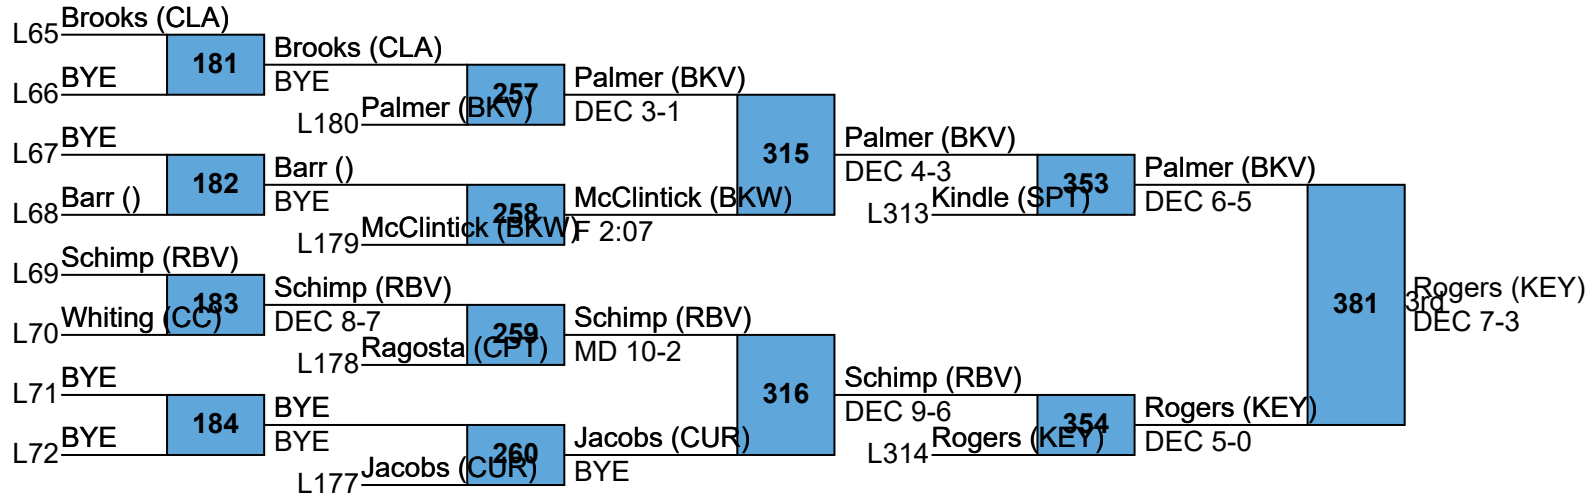

PIAA AA & AAA District IX

AA
160